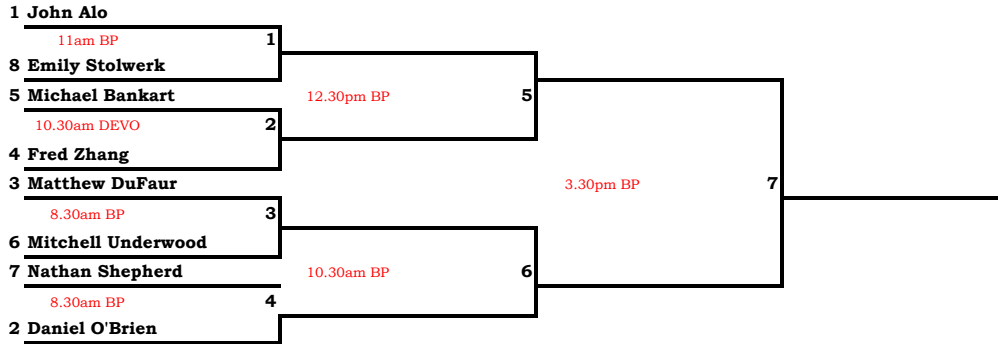

MIXED DIVISION 1

**SPECIAL PLATE
 3rd/4th PLACING**

CONSOLATION PLATE

Venues
 Devo - Devonport Club
 BP - Belmont Club

all matches are best of 5 games - PAR to 15 pts (sudden death 14-all)