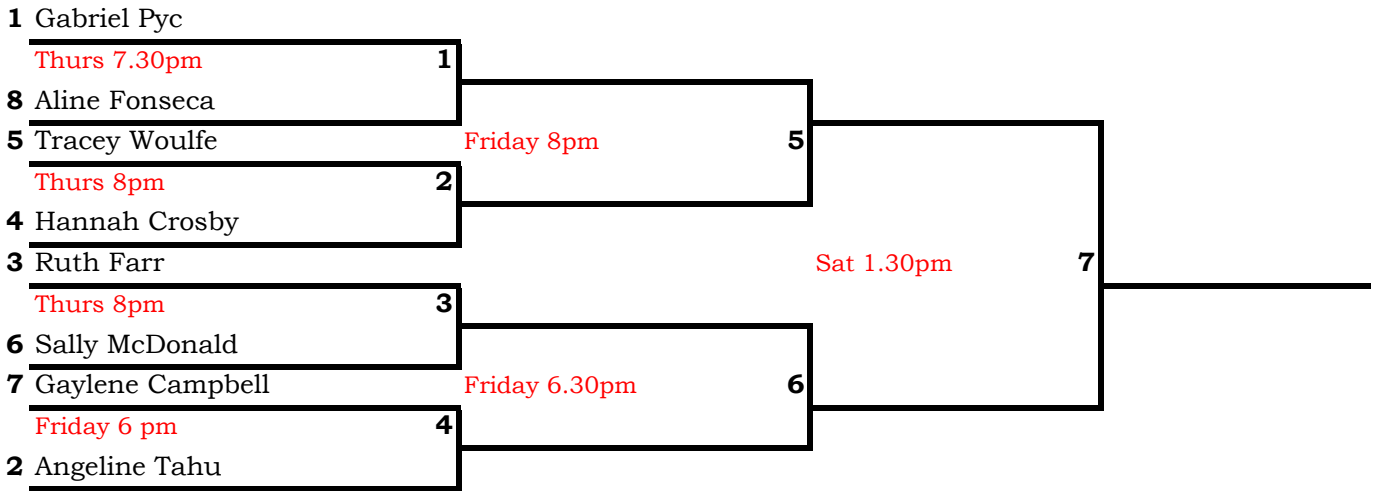

# Belmont Park Racquets Club

## 2019 MASTERS TOURNAMENT

seeds

DIVISION THREE

SPECIAL PLATE

3/4 place

PLATE

CONSOLATION PLATE

Scoring is PAR 15 - best of 5 games , win by 2 points in case of 14 all tie.  
All players are required to mark / referee matches before or after your games.