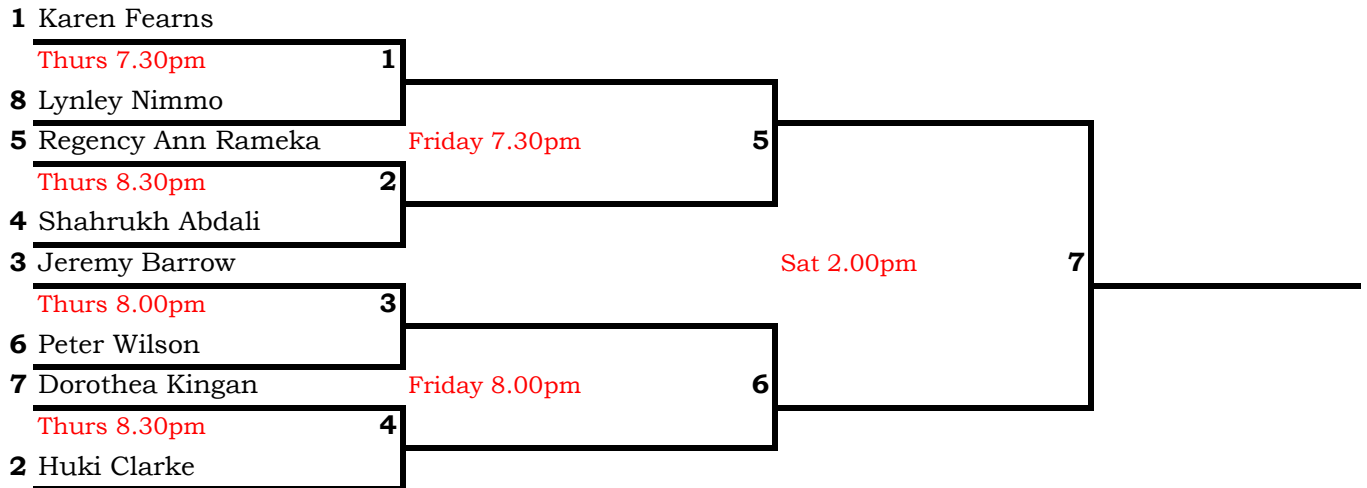

Belmont Park Racquets Club

2019 MASTERS TOURNAMENT

seeds

DIVISION TWO

SPECIAL PLATE

3/4 place

CONSOLATION PLATE

Scoring is PAR 15 - best of 5 games , win by 2 points in case of 14 all tie.
All players are required to mark /referee matches before or after your games.