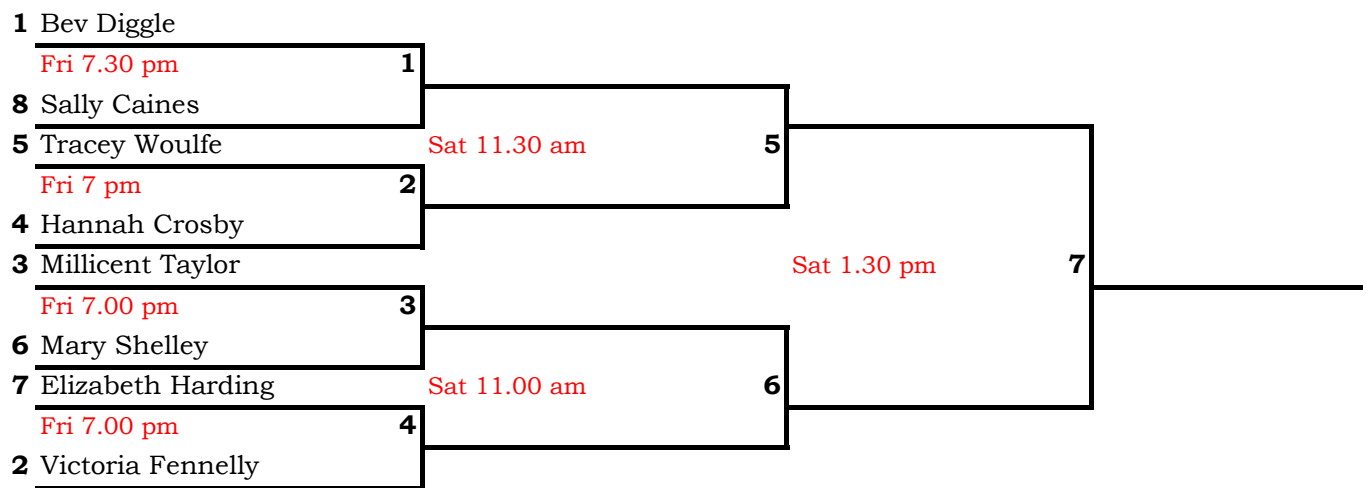

Belmont Park Racquets Club

2019 LADIES DEF TOURNAMENT

seeds

DIVISION TWO

SPECIAL PLATE 3/4 place

PLATE

CONSOLATION PLATE

Scoring is PAR 15 - best of 5 games , win by 2 points in case of 14 all tie.
All players are required to mark /referee matches before or after your games.